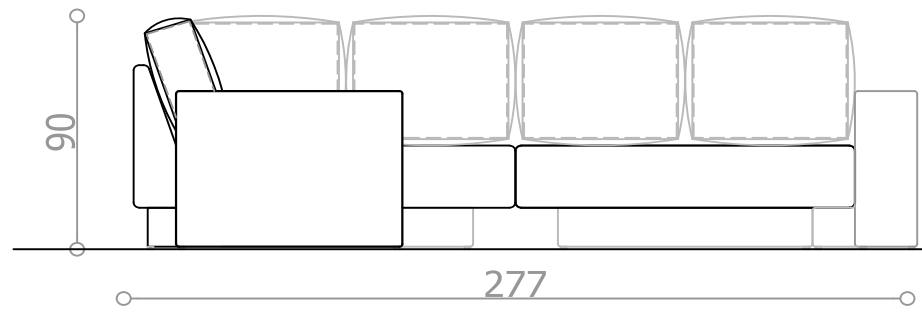

width	80 cm	60 cm	50 cm	80 cm/60 cm	60 cm/60 cm	80 cm	60 cm	80 cm
depth	60 cm	60 cm	40 cm	60 cm/40 cm	60 cm/40 cm	50 cm	50 cm	30 cm
height	16 cm	16 cm	8 cm	16 cm/16 cm	16 cm/16 cm	22 cm	22 cm	22 cm

CHOICE_1

combination: **deep sofa / daybed**

CHOICE_1

combination: **corner sofa**

CHOICE_1

combination: **sleeping bed**

sleeping area 200x120 cm

CHOICE_1

combination: **2-seater and long chair**

CHOICE_2

CHOICE_2

CHOICE_2

CHOICE_2

CHOICE_2

CHOICE_2

CHOICE_3 ... B2,B6,H3,P6x2,P7x3

CHOICE_4 ... B2,B6,BT8,H2x2,P6x2,P7

L

CHOICE_5
combination: **corner sofa**

CHOICE_5

combination: 3-seater, 2-seater & ottoman

CHOICE_5

combination: sleeping bed & 2-seater
sleeping area 200x120 cm

CHOICE_5

combination: three x 2-seaters & ottoman