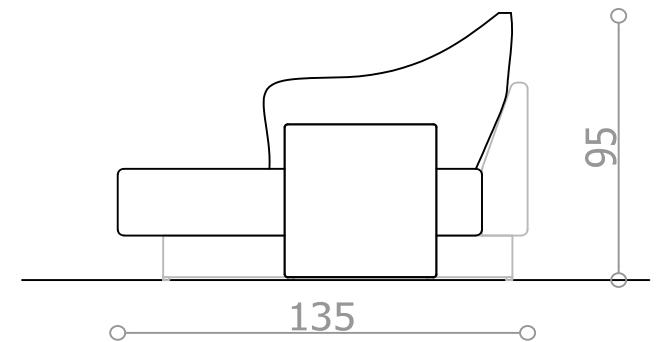

width	29 cm
depth	13 cm
height	0.5 cm

ARMREST Elements 3 choices

H1 **H2** **H3**
HF-50 **HM-80** **HF-65**
Armrest 50 Armrest 80 Armrest 65

width	7.5 cm	22 cm	15 cm
depth	50 cm	80 cm	65 cm
height	55 cm	60 cm	70 cm

CUSHIONS 8 choices

P1 **P2** **P3** **P4** **P5** **P6** **P7** **P8**
PF-80 **PF-60** **PFM-50** **PF-80** **PF-60** **PM-80** **PM-60** **PMIM-30**
Cushion F80 Cushion F60 Cushion F50 Cushion F80 Cushion F60 Cushion M80 Cushion M60 Cushion M30

width	80 cm	60 cm	50 cm	80 cm/60 cm	60 cm/60 cm	80 cm	60 cm	80 cm
depth	60 cm	60 cm	40 cm	60 cm/40 cm	60 cm/40 cm	50 cm	50 cm	30 cm
height	16 cm	16 cm	8 cm	16 cm/16 cm	16 cm/16 cm	22 cm	22 cm	22 cm

CHOICE_1

combination: **deep sofa / daybed**

CHOICE_1

combination: **corner sofa**

CHOICE_1

combination: **sleeping bed**

sleeping area 200x120 cm

CHOICE_1

combination: **2-seater and long chair**