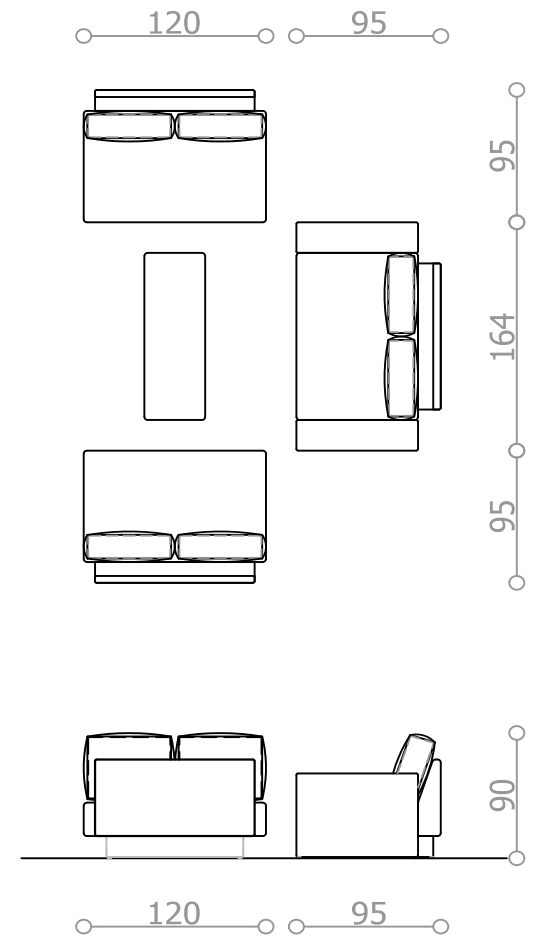

width	29 cm
depth	13 cm
height	0.5 cm

ARMREST Elements 3 choices

H1 **H2** **H3**
HF-50 **HM-80** **HF-65**
Armrest 50 Armrest 80 Armrest 65

width	7.5 cm	22 cm	15 cm
depth	50 cm	80 cm	65 cm
height	55 cm	60 cm	70 cm

width	80 cm	60 cm	50 cm	80 cm/60 cm	60 cm/60 cm	80 cm	60 cm	80 cm
depth	60 cm	60 cm	40 cm	60 cm/40 cm	60 cm/40 cm	50 cm	50 cm	30 cm
height	16 cm	16 cm	8 cm	16 cm/16 cm	16 cm/16 cm	22 cm	22 cm	22 cm

CHOICE_1

L

CHOICE_5
combination: **corner sofa**

CHOICE_5

combination: 3-seater, 2-seater & ottoman

CHOICE_5

combination: sleeping bed & 2-seater
sleeping area 200x120 cm

CHOICE_5

combination: three x 2-seaters & ottoman

CHOICE_6 ... B4x4,BT7,H1,H3,P1x2,P4x2,P3x2

CHOICE_7 ... B2,B4,BT7,H2x2,P6,P7x2

CHOICE_10 ... B1,B4,B6,H1,P1x2,P2x2,P3

CHOICE_10 ... B1,B4,B6,H1,P1x2,P2x2,P3

CHOICE_11 ... B1x2,BT8,P2x2,P6x2

CHOICE_11 ... B1x2,BT8,P2x2,P6x2