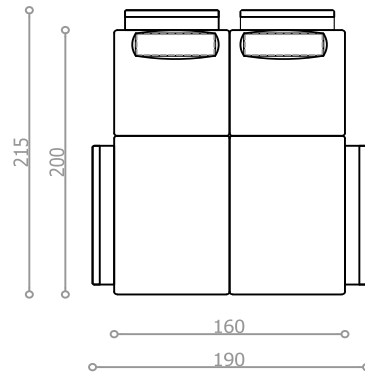

width	29 cm
depth	13 cm
height	0.5 cm

ARMREST Elements 3 choices

H1 **H2** **H3**
HF-50 **HM-80** **HF-65**
Armrest 50 Armrest 80 Armrest 65

width	7.5 cm	22 cm	15 cm
depth	50 cm	80 cm	65 cm
height	55 cm	60 cm	70 cm

width	80 cm	60 cm	50 cm	80 cm/60 cm	60 cm/60 cm	80 cm	60 cm	80 cm
depth	60 cm	60 cm	40 cm	60 cm/40 cm	60 cm/40 cm	50 cm	50 cm	30 cm
height	16 cm	16 cm	8 cm	16 cm/16 cm	16 cm/16 cm	22 cm	22 cm	22 cm

CHOICE_1

CHOICE_2

CHOICE_2

CHOICE_2

CHOICE_2

CHOICE_2

CHOICE_2

CHOICE_3 ... B2,B6,H3,P6x2,P7x3

CHOICE_4 ... B2,B6,BT8,H2x2,P6x2,P7

L

CHOICE_5
combination: **corner sofa**

CHOICE_5

combination: 3-seater, 2-seater & ottoman

CHOICE_5

combination: sleeping bed & 2-seater
sleeping area 200x120 cm

CHOICE_5

combination: three x 2-seaters & ottoman