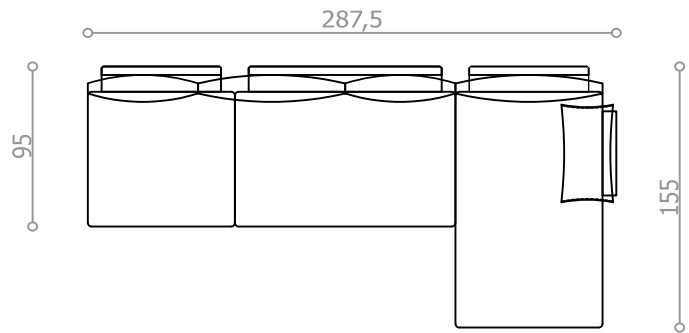

L

CHOICE_5
combination: **corner sofa**

CHOICE_5

combination: 3-seater, 2-seater & ottoman

CHOICE_5

combination: sleeping bed & 2-seater
sleeping area 200x120 cm

CHOICE_5

combination: three x 2-seaters & ottoman

CHOICE_6 ... B4x4,BT7,H1,H3,P1x2,P4x2,P3x2

CHOICE_7 ... B2,B4,BT7,H2x2,P6,P7x2

CHOICE_10 ... B1,B4,B6,H1,P1x2,P2x2,P3

CHOICE_10 ... B1,B4,B6,H1,P1x2,P2x2,P3

CHOICE_11 ... B1x2,BT8,P2x2,P6x2

CHOICE_11 ... B1x2,BT8,P2x2,P6x2