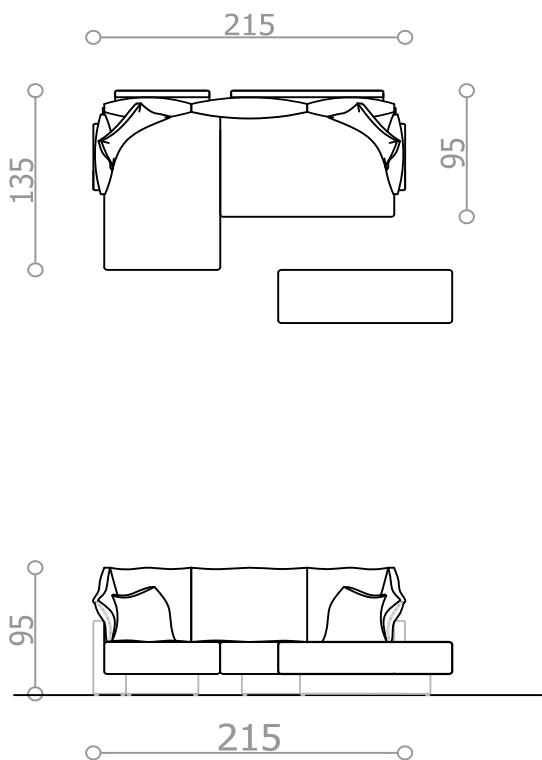

BT8
BT-120/40
Footstool 120/40

CONNECTOR 1 choice

textile + velcro

width	120 cm	140 cm
depth	95 cm	95 cm
height	70 cm	70 cm

width	80 cm	80 cm	80 cm
depth	95 cm	135 cm	155 cm
height	70 cm	70 cm	70 cm

width	80 cm	120 cm
depth	80 cm	40 cm
height	39 cm	39 cm

width	29 cm
depth	13 cm
height	0.5 cm

ARMREST Elements 3 choices

H1 **H2** **H3**
HF-50 **HM-80** **HF-65**
Armrest 50 Armrest 80 Armrest 65

width	7.5 cm	22 cm	15 cm
depth	50 cm	80 cm	65 cm
height	55 cm	60 cm	70 cm

width	80 cm	60 cm	50 cm	80 cm/60 cm	60 cm/60 cm	80 cm	60 cm	80 cm
depth	60 cm	60 cm	40 cm	60 cm/40 cm	60 cm/40 cm	50 cm	50 cm	30 cm
height	16 cm	16 cm	8 cm	16 cm/16 cm	16 cm/16 cm	22 cm	22 cm	22 cm

CHOICE_1

combination: **deep sofa / daybed**

CHOICE_1

combination: **corner sofa**

CHOICE_1

combination: **sleeping bed**

sleeping area 200x120 cm

CHOICE_1

combination: **2-seater and long chair**