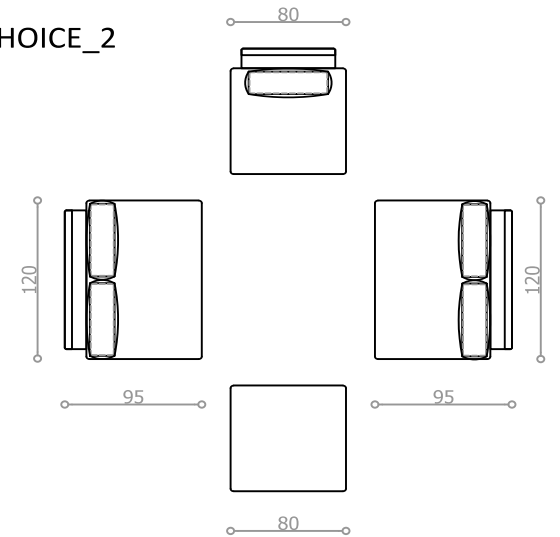

width	80 cm	60 cm	50 cm	80 cm/60 cm	60 cm/60 cm	80 cm	60 cm	80 cm
depth	60 cm	60 cm	40 cm	60 cm/40 cm	60 cm/40 cm	50 cm	50 cm	30 cm
height	16 cm	16 cm	8 cm	16 cm/16 cm	16 cm/16 cm	22 cm	22 cm	22 cm

CHOICE_1

combination: **deep sofa / daybed**

CHOICE_1

combination: **corner sofa**

CHOICE_1

combination: **sleeping bed**

sleeping area 200x120 cm

CHOICE_1

combination: **2-seater and long chair**

CHOICE_2

CHOICE_2

CHOICE_2

CHOICE_2

CHOICE_2

CHOICE_2

CHOICE_3 ... B2,B6,H3,P6x2,P7x3

CHOICE_4 ... B2,B6,BT8,H2x2,P6x2,P7

L

CHOICE_5
combination: **corner sofa**

CHOICE_5

combination: 3-seater, 2-seater & ottoman

CHOICE_5

combination: sleeping bed & 2-seater
sleeping area 200x120 cm

CHOICE_5

combination: three x 2-seaters & ottoman