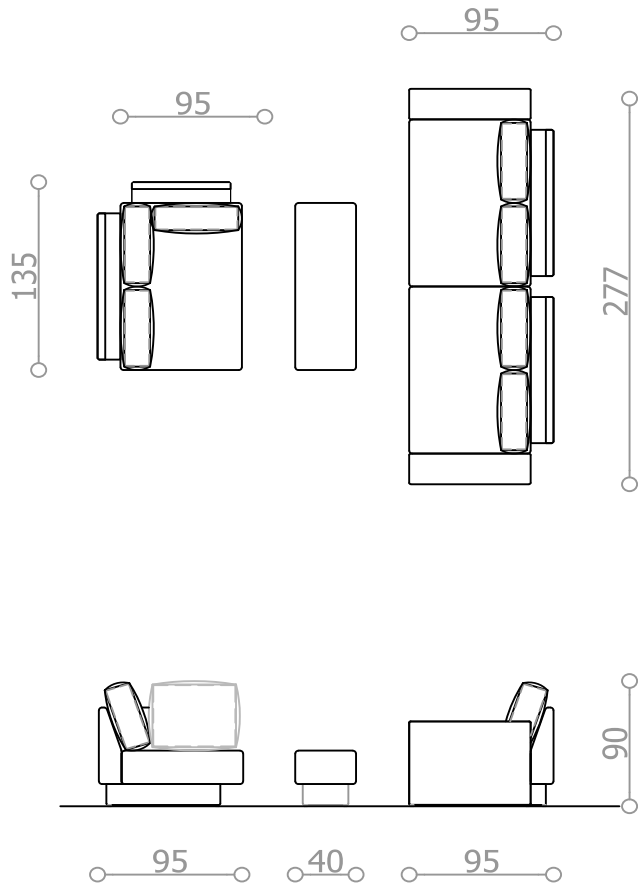

width	29 cm
depth	13 cm
height	0.5 cm

ARMREST Elements 3 choices

H1 **H2** **H3**
HF-50 **HM-80** **HF-65**
Armrest 50 Armrest 80 Armrest 65

width	7.5 cm	22 cm	15 cm
depth	50 cm	80 cm	65 cm
height	55 cm	60 cm	70 cm

width	80 cm	60 cm	50 cm	80 cm/60 cm	60 cm/60 cm	80 cm	60 cm	80 cm
depth	60 cm	60 cm	40 cm	60 cm/40 cm	60 cm/40 cm	50 cm	50 cm	30 cm
height	16 cm	16 cm	8 cm	16 cm/16 cm	16 cm/16 cm	22 cm	22 cm	22 cm

CHOICE_1

L

CHOICE_5
combination: **corner sofa**

CHOICE_5

combination: 3-seater, 2-seater & ottoman

CHOICE_5

combination: sleeping bed & 2-seater
sleeping area 200x120 cm

CHOICE_5

combination: three x 2-seaters & ottoman

CHOICE_6 ... B4x4,BT7,H1,H3,P1x2,P4x2,P3x2

CHOICE_7 ... B2,B4,BT7,H2x2,P6,P7x2

CHOICE_10 ... B1,B4,B6,H1,P1x2,P2x2,P3

CHOICE_10 ... B1,B4,B6,H1,P1x2,P2x2,P3

CHOICE_11 ... B1x2,BT8,P2x2,P6x2

CHOICE_11 ... B1x2,BT8,P2x2,P6x2