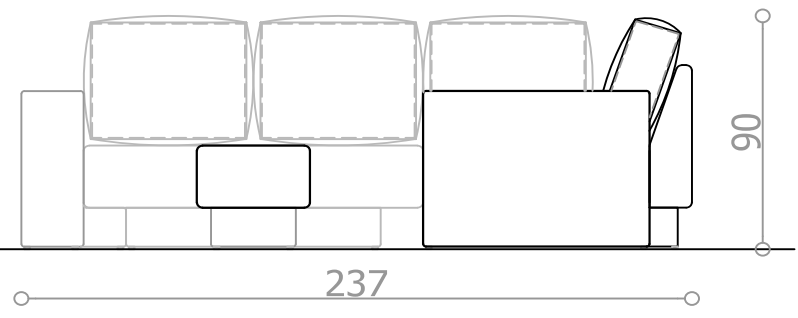

combination: **deep sofa / daybed**

CHOICE_1

combination: **corner sofa**

CHOICE_1

combination: **sleeping bed**

sleeping area 200x120 cm

CHOICE_1

combination: **2-seater and long chair**

CHOICE_2

CHOICE_2

CHOICE_2

CHOICE_2

CHOICE_2

CHOICE_2

CHOICE_3 ... B2,B6,H3,P6x2,P7x3

CHOICE_4 ... B2,B6,BT8,H2x2,P6x2,P7

L

CHOICE_5
combination: **corner sofa**

CHOICE_5

combination: 3-seater, 2-seater & ottoman

CHOICE_5

combination: sleeping bed & 2-seater
sleeping area 200x120 cm

CHOICE_5

combination: three x 2-seaters & ottoman