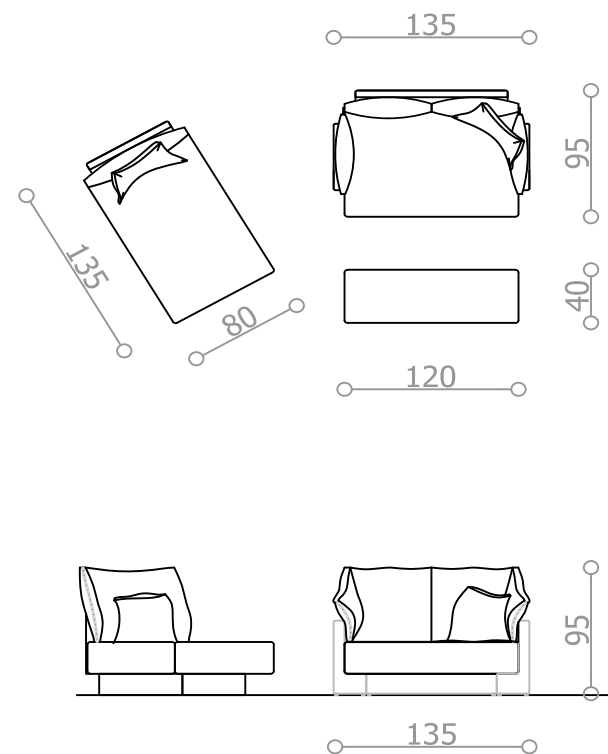

width	29 cm
depth	13 cm
height	0.5 cm

ARMREST Elements 3 choices

H1 **H2** **H3**
HF-50 **HM-80** **HF-65**
Armrest 50 Armrest 80 Armrest 65

width	7.5 cm	22 cm	15 cm
depth	50 cm	80 cm	65 cm
height	55 cm	60 cm	70 cm

width	80 cm	60 cm	50 cm	80 cm/60 cm	60 cm/60 cm	80 cm	60 cm	80 cm
depth	60 cm	60 cm	40 cm	60 cm/40 cm	60 cm/40 cm	50 cm	50 cm	30 cm
height	16 cm	16 cm	8 cm	16 cm/16 cm	16 cm/16 cm	22 cm	22 cm	22 cm

CHOICE_1

combination: **deep sofa / daybed**

CHOICE_1

combination: **corner sofa**

CHOICE_1

combination: **sleeping bed**

sleeping area 200x120 cm

CHOICE_1

combination: **2-seater and long chair**

CHOICE_2

CHOICE_2

CHOICE_2

CHOICE_2

CHOICE_2

CHOICE_2

CHOICE_3 ... B2,B6,H3,P6x2,P7x3

CHOICE_4 ... B2,B6,BT8,H2x2,P6x2,P7