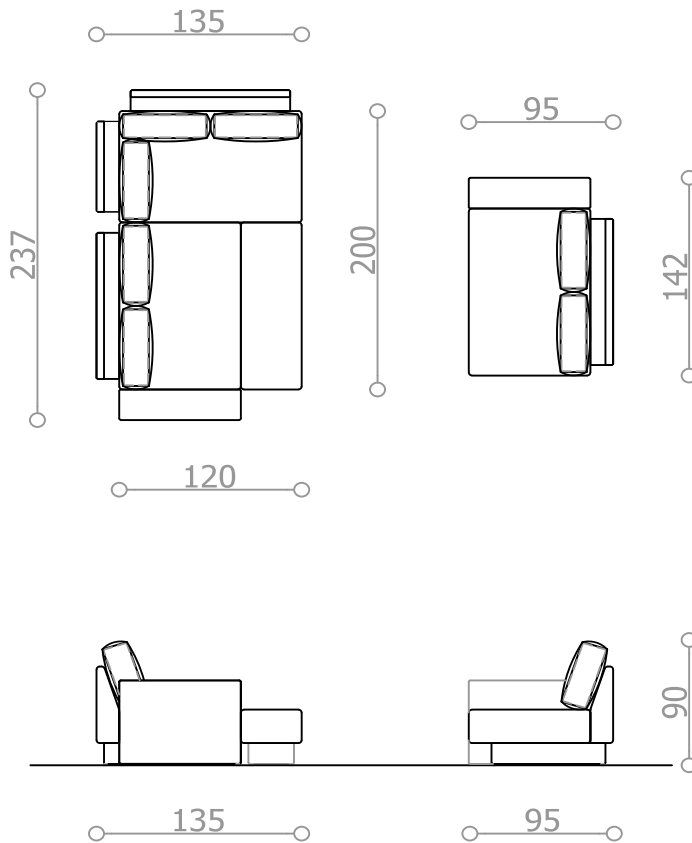

width	29 cm
depth	13 cm
height	0.5 cm

ARMREST Elements 3 choices

H1 **H2** **H3**
HF-50 **HM-80** **HF-65**
Armrest 50 Armrest 80 Armrest 65

width	7.5 cm	22 cm	15 cm
depth	50 cm	80 cm	65 cm
height	55 cm	60 cm	70 cm

L

CHOICE_5
combination: **corner sofa**

CHOICE_5

combination: 3-seater, 2-seater & ottoman

CHOICE_5

combination: sleeping bed & 2-seater
sleeping area 200x120 cm

CHOICE_5

combination: three x 2-seaters & ottoman

CHOICE_6 ... B4x4,BT7,H1,H3,P1x2,P4x2,P3x2

CHOICE_7 ... B2,B4,BT7,H2x2,P6,P7x2

CHOICE_10 ... B1,B4,B6,H1,P1x2,P2x2,P3

CHOICE_10 ... B1,B4,B6,H1,P1x2,P2x2,P3

CHOICE_11 ... B1x2,BT8,P2x2,P6x2

CHOICE_11 ... B1x2,BT8,P2x2,P6x2