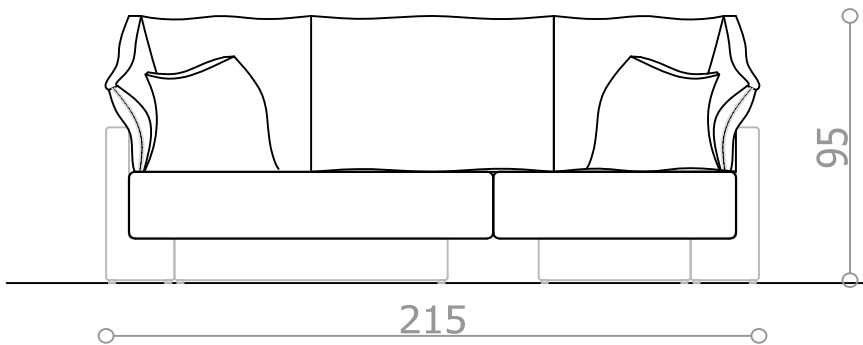

width	29 cm
depth	13 cm
height	0.5 cm

ARMREST Elements 3 choices

H1 **H2** **H3**
HF-50 **HM-80** **HF-65**
Armrest 50 Armrest 80 Armrest 65

width	7.5 cm	22 cm	15 cm
depth	50 cm	80 cm	65 cm
height	55 cm	60 cm	70 cm

CUSHIONS 8 choices

P1 **P2** **P3** **P4** **P5** **P6** **P7** **P8**
PF-80 **PF-60** **PFM-50** **PF-80** **PF-60** **PM-80** **PM-60** **PMIM-30**
Cushion F80 Cushion F60 Cushion F50 Cushion F80 Cushion F60 Cushion M80 Cushion M60 Cushion M30

width	80 cm	60 cm	50 cm	80 cm/60 cm	60 cm/60 cm	80 cm	60 cm	80 cm
depth	60 cm	60 cm	40 cm	60 cm/40 cm	60 cm/40 cm	50 cm	50 cm	30 cm
height	16 cm	16 cm	8 cm	16 cm/16 cm	16 cm/16 cm	22 cm	22 cm	22 cm

CHOICE_1

combination: **deep sofa / daybed**

CHOICE_1

combination: **corner sofa**

CHOICE_1

combination: **sleeping bed**

sleeping area 200x120 cm

CHOICE_1

combination: **2-seater and long chair**