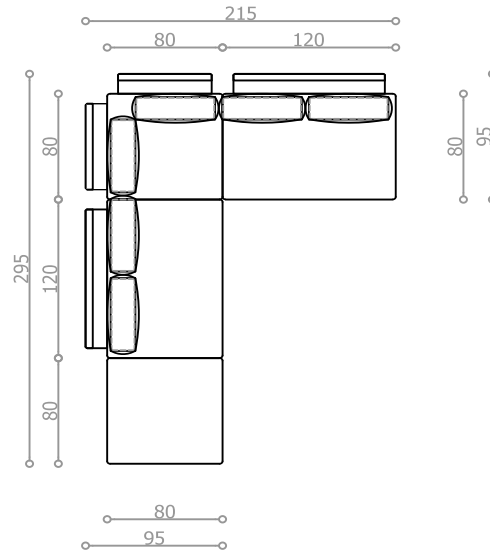

width	29 cm
depth	13 cm
height	0.5 cm

ARMREST Elements 3 choices

H1 **H2** **H3**
HF-50 **HM-80** **HF-65**
Armrest 50 Armrest 80 Armrest 65

width	7.5 cm	22 cm	15 cm
depth	50 cm	80 cm	65 cm
height	55 cm	60 cm	70 cm

width	80 cm	60 cm	50 cm	80 cm/60 cm	60 cm/60 cm	80 cm	60 cm	80 cm
depth	60 cm	60 cm	40 cm	60 cm/40 cm	60 cm/40 cm	50 cm	50 cm	30 cm
height	16 cm	16 cm	8 cm	16 cm/16 cm	16 cm/16 cm	22 cm	22 cm	22 cm

CHOICE_1

combination: **deep sofa / daybed**

CHOICE_1

combination: **corner sofa**

CHOICE_1

combination: **sleeping bed**

sleeping area 200x120 cm

CHOICE_1

combination: **2-seater and long chair**

CHOICE_2

CHOICE_2

CHOICE_2

CHOICE_2

CHOICE_2

CHOICE_2

CHOICE_3 ... B2,B6,H3,P6x2,P7x3

CHOICE_4 ... B2,B6,BT8,H2x2,P6x2,P7