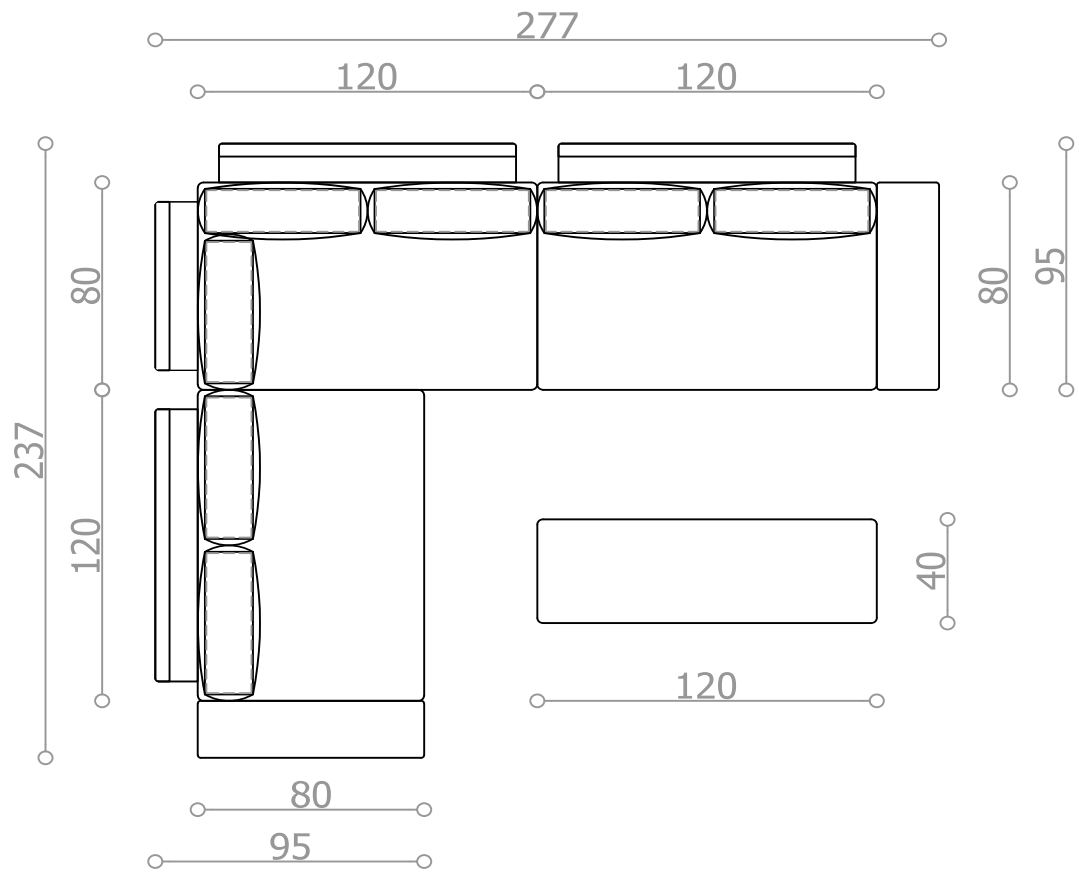

width	80 cm	60 cm	50 cm	80 cm/60 cm	60 cm/60 cm	80 cm	60 cm	80 cm
depth	60 cm	60 cm	40 cm	60 cm/40 cm	60 cm/40 cm	50 cm	50 cm	30 cm
height	16 cm	16 cm	8 cm	16 cm/16 cm	16 cm/16 cm	22 cm	22 cm	22 cm

CHOICE_1

combination: **deep sofa / daybed**

CHOICE_1

combination: **corner sofa**

CHOICE_1

combination: **sleeping bed**

sleeping area 200x120 cm

CHOICE_1

combination: **2-seater and long chair**

CHOICE_2

CHOICE_2

CHOICE_2

CHOICE_2

CHOICE_2

CHOICE_2

CHOICE_3 ... B2,B6,H3,P6x2,P7x3

CHOICE_4 ... B2,B6,BT8,H2x2,P6x2,P7

L

CHOICE_5
combination: **corner sofa**

CHOICE_5

combination: 3-seater, 2-seater & ottoman

CHOICE_5

combination: sleeping bed & 2-seater
sleeping area 200x120 cm

CHOICE_5

combination: three x 2-seaters & ottoman