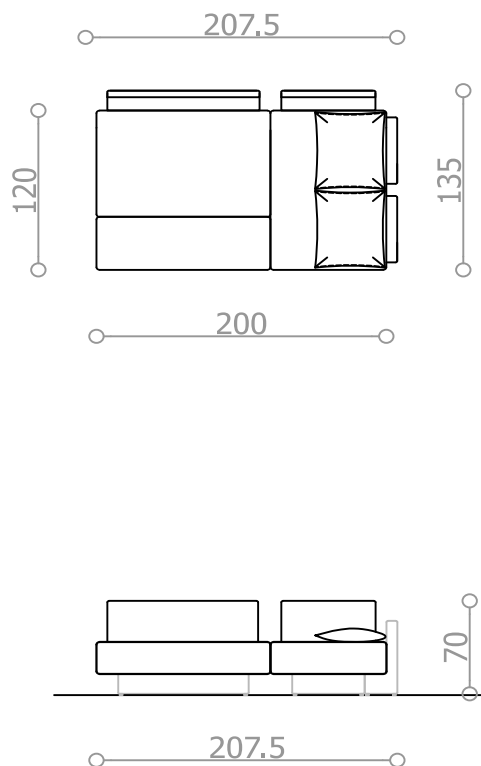

width	29 cm
depth	13 cm
height	0.5 cm

ARMREST Elements 3 choices

H1 **H2** **H3**
HF-50 **HM-80** **HF-65**
Armrest 50 Armrest 80 Armrest 65

width	7.5 cm	22 cm	15 cm
depth	50 cm	80 cm	65 cm
height	55 cm	60 cm	70 cm

width	80 cm	60 cm	50 cm	80 cm/60 cm	60 cm/60 cm	80 cm	60 cm	80 cm
depth	60 cm	60 cm	40 cm	60 cm/40 cm	60 cm/40 cm	50 cm	50 cm	30 cm
height	16 cm	16 cm	8 cm	16 cm/16 cm	16 cm/16 cm	22 cm	22 cm	22 cm

CHOICE_1

combination: **deep sofa / daybed**

CHOICE_1

combination: **corner sofa**

CHOICE_1

combination: **sleeping bed**

sleeping area 200x120 cm

CHOICE_1

combination: **2-seater and long chair**