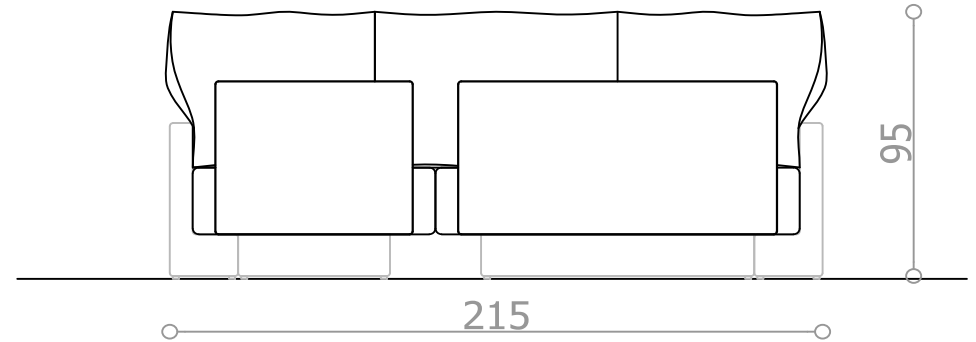

width	29 cm
depth	13 cm
height	0.5 cm

ARMREST Elements 3 choices

H1 **H2** **H3**
HF-50 **HM-80** **HF-65**
Armrest 50 Armrest 80 Armrest 65

width	7.5 cm	22 cm	15 cm
depth	50 cm	80 cm	65 cm
height	55 cm	60 cm	70 cm

CUSHIONS 8 choices

P1 **P2** **P3** **P4** **P5** **P6** **P7** **P8**
PF-80 **PF-60** **PFM-50** **PF-80** **PF-60** **PM-80** **PM-60** **PMIM-30**
Cushion F80 Cushion F60 Cushion F50 Cushion F80 Cushion F60 Cushion M80 Cushion M60 Cushion M30

width	80 cm	60 cm	50 cm	80 cm/60 cm	60 cm/60 cm	80 cm	60 cm	80 cm
depth	60 cm	60 cm	40 cm	60 cm/40 cm	60 cm/40 cm	50 cm	50 cm	30 cm
height	16 cm	16 cm	8 cm	16 cm/16 cm	16 cm/16 cm	22 cm	22 cm	22 cm

CHOICE_1

combination: **deep sofa / daybed**

CHOICE_1

combination: **corner sofa**

CHOICE_1

combination: **sleeping bed**

sleeping area 200x120 cm

CHOICE_1

combination: **2-seater and long chair**