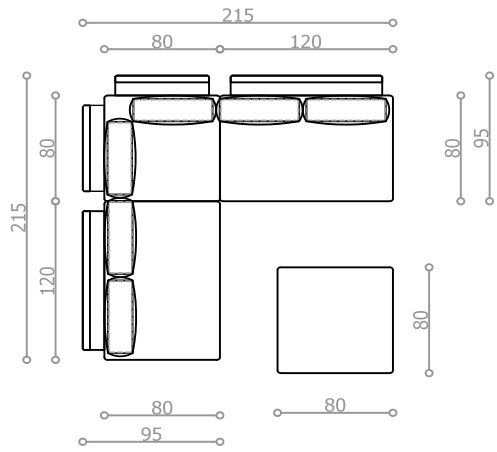

width	29 cm
depth	13 cm
height	0.5 cm

ARMREST Elements 3 choices

H1 **H2** **H3**
HF-50 **HM-80** **HF-65**
Armrest 50 Armrest 80 Armrest 65

width	7.5 cm	22 cm	15 cm
depth	50 cm	80 cm	65 cm
height	55 cm	60 cm	70 cm

width	80 cm	60 cm	50 cm	80 cm/60 cm	60 cm/60 cm	80 cm	60 cm	80 cm
depth	60 cm	60 cm	40 cm	60 cm/40 cm	60 cm/40 cm	50 cm	50 cm	30 cm
height	16 cm	16 cm	8 cm	16 cm/16 cm	16 cm/16 cm	22 cm	22 cm	22 cm

CHOICE_1

combination: **deep sofa / daybed**

CHOICE_1

combination: **corner sofa**

CHOICE_1

combination: **sleeping bed**

sleeping area 200x120 cm

CHOICE_1

combination: **2-seater and long chair**

CHOICE_2

CHOICE_2

CHOICE_2

CHOICE_2

CHOICE_2

CHOICE_2

CHOICE_3 ... B2,B6,H3,P6x2,P7x3

CHOICE_4 ... B2,B6,BT8,H2x2,P6x2,P7