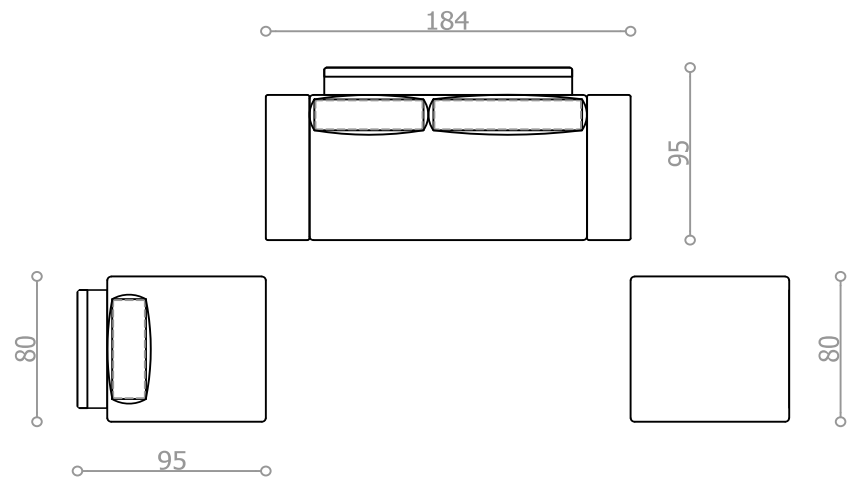

CHOICE_7 ... B2,B4,BT7,H2x2,P6,P7x2