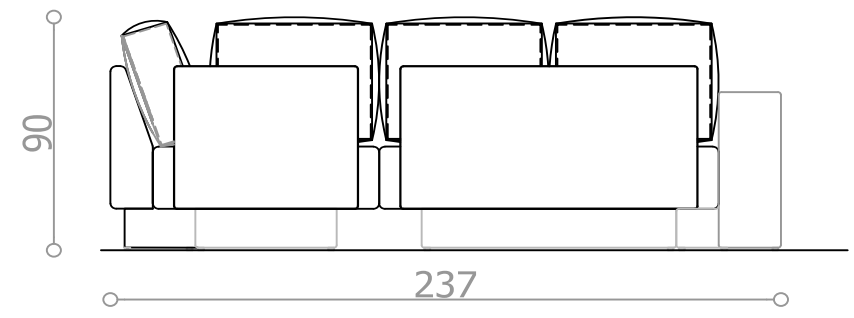

combination: **deep sofa / daybed**

CHOICE_1

combination: **corner sofa**

CHOICE_1

combination: **sleeping bed**

sleeping area 200x120 cm

CHOICE_1

combination: **2-seater and long chair**

CHOICE_2

CHOICE_2

CHOICE_2

CHOICE_2

CHOICE_2

CHOICE_2

CHOICE_3 ... B2,B6,H3,P6x2,P7x3

CHOICE_4 ... B2,B6,BT8,H2x2,P6x2,P7

L

CHOICE_5
combination: **corner sofa**

CHOICE_5

combination: 3-seater, 2-seater & ottoman

CHOICE_5

combination: sleeping bed & 2-seater
sleeping area 200x120 cm

CHOICE_5

combination: three x 2-seaters & ottoman